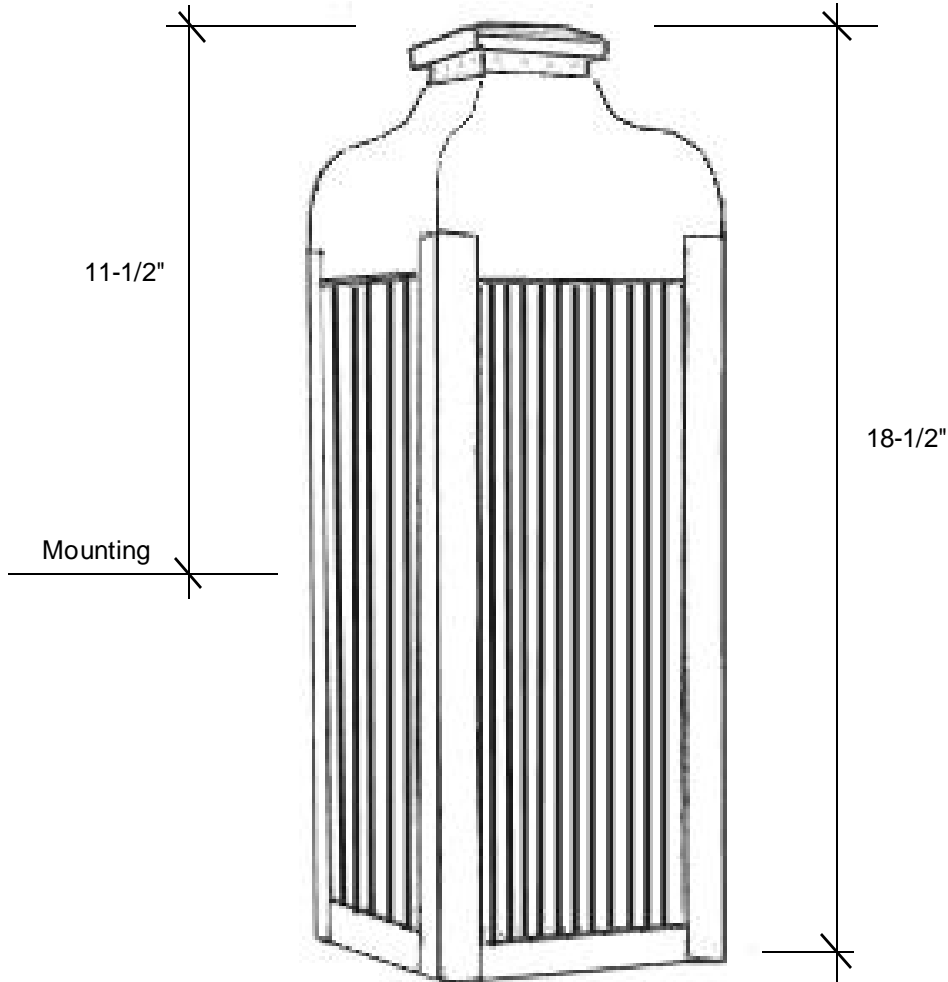

**Fourteenth
Colony**
LIGHTING

797 Roland Street • Memphis, Tennessee 38104 • (901) 272-7007 • FAX: (901) 272-0365

LM6

18.5"H x 6"W x 6.5"D

This fixture comes standard with bars on the cage and no glass and has (1) candle socket that is listed for 60W. Glass options are available.

13"H x 5"W Canopy Backplate

Please note the dimensions stated above are approximate