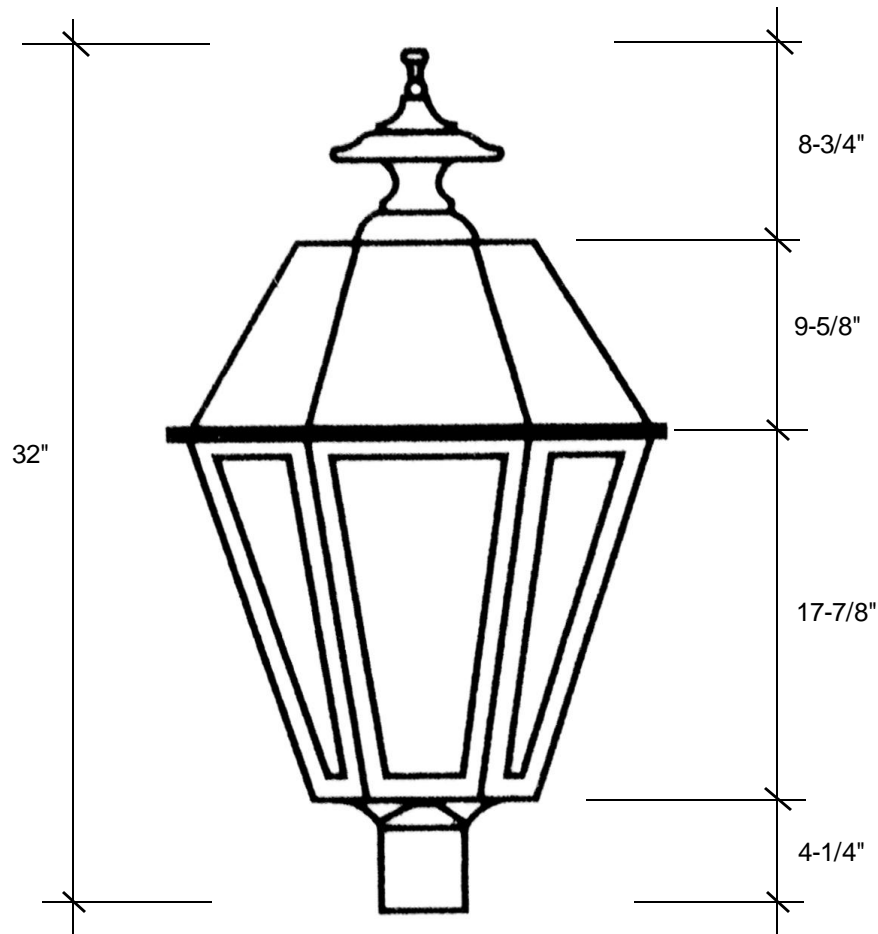

Fourteenth Colony

LIGHTING

797 Roland Street • Memphis, Tennessee 38104 • (901) 272-7007 • FAX: (901) 272-0365

4370

40.5"L x 23.5"W

This fixture comes standard with clear glass, but seeded is available, and has (1) edison base socket that is U.L. listed for 60W, with an option of a (3) light candle cluster U.L. listed for 40W per socket.

3" Post Fitter

Please note the dimensions stated above are approximate.