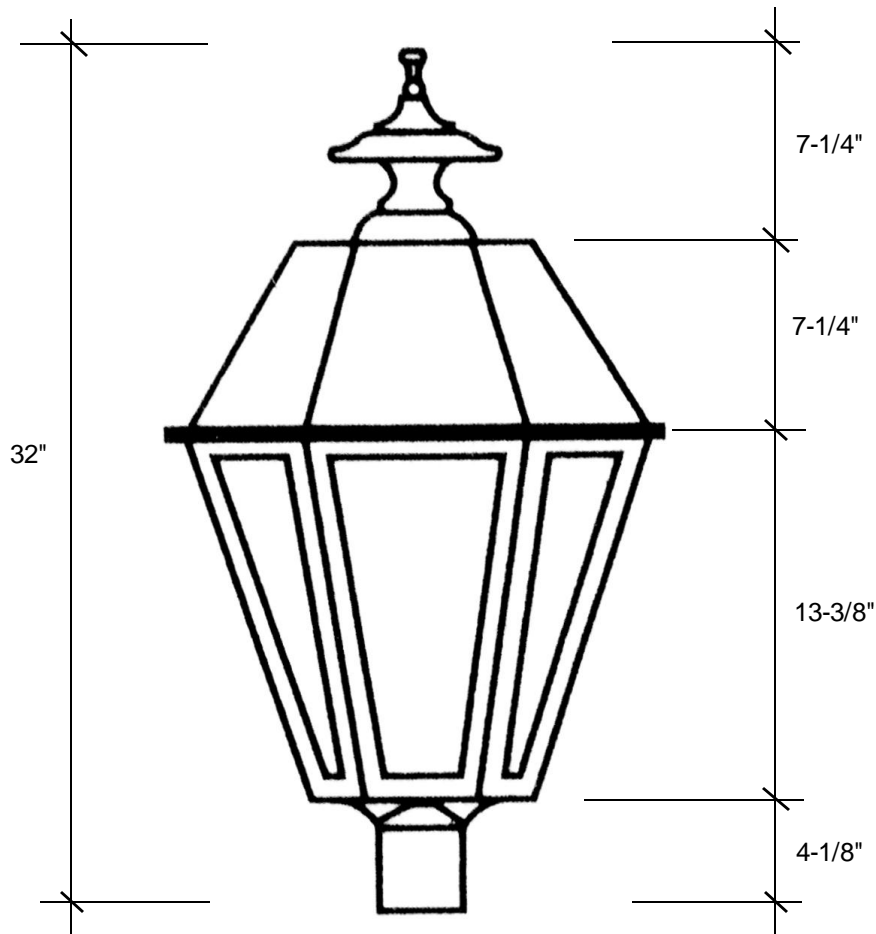

Fourteenth Colony

LIGHTING

797 Roland Street • Memphis, Tennessee 38104 • (901) 272-7007 • FAX: (901) 272-0365

4350

32"L x 18.5"W

This fixture comes standard with clear glass, but seeded is available, and has (1) edison base socket that is U.L. listed for 60W, with an option of a (3) light candle cluster U.L. listed for 40W per socket.

3" Post Fitter

Please note the dimensions stated above are approximate.