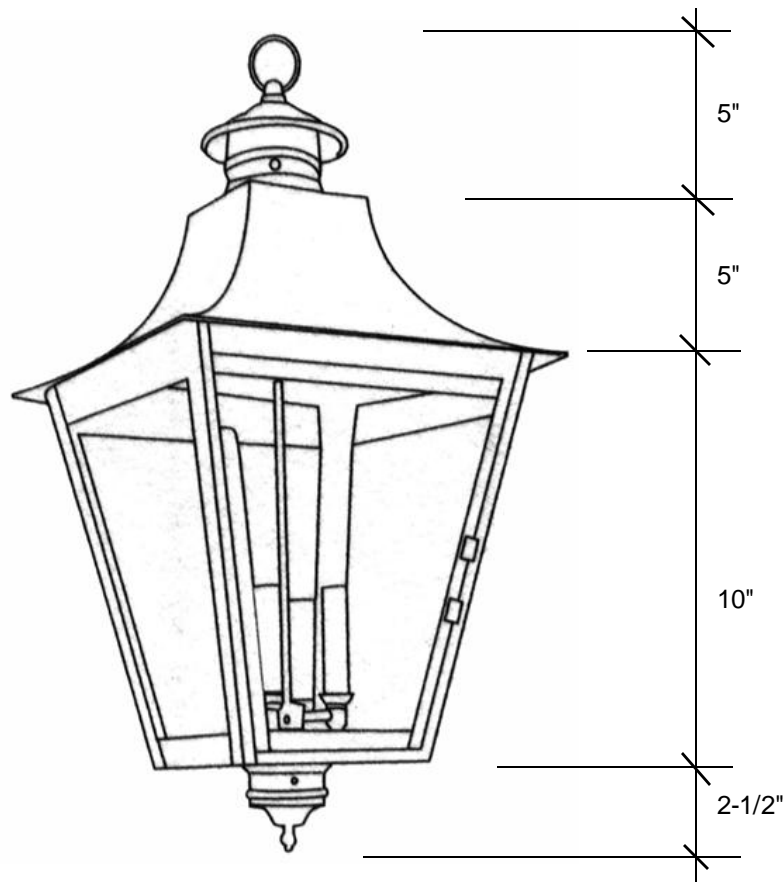

## 4192

22.5"H x 10.5"W

This fixture comes standard with clear glass, but seeded is available, and has (2) candelabra sockets that are listed for 60W each, with an option of a 4-light cluster listed for 40W per socket.

### 5" Round Canopy

Please note the dimensions stated above are approximate