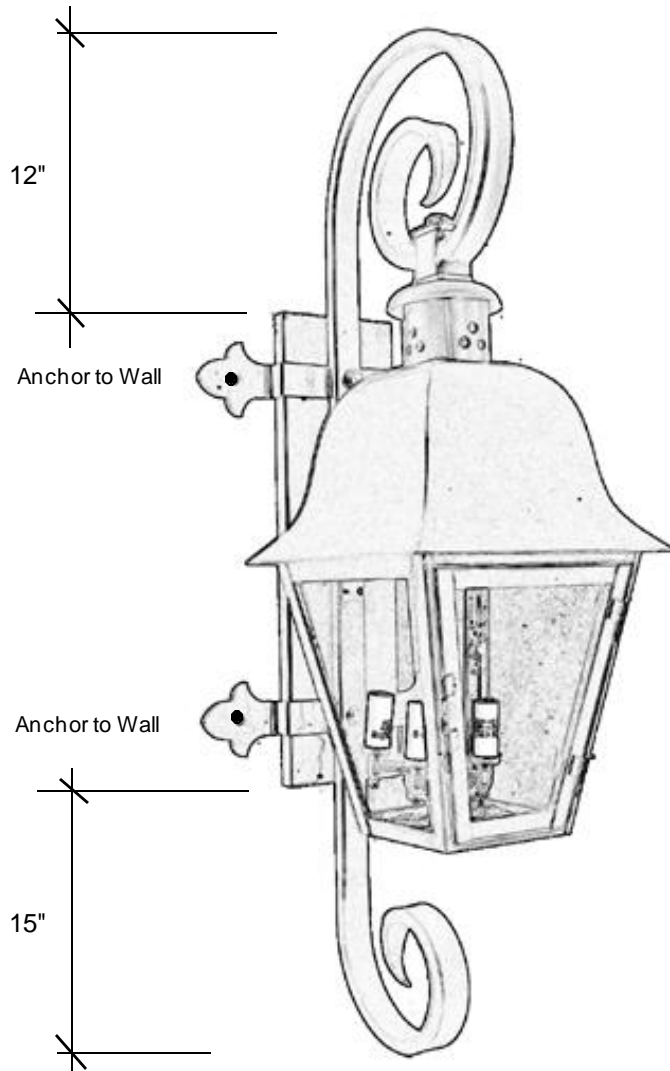

Fourteenth Colony

LIGHTING

797 Roland Street • Memphis, Tennessee 38104 • (901) 272-7007 • FAX: (901) 272-0365

4151-IB05

45"H x 14"W x 16.50"D

This fixture comes standard with clear glass, but seeded is available, and has (4) candelabra sockets that are listed for 40W each.

Backplate 18"H x 5"W x .75"D

Please note the dimensions stated above are approximate.