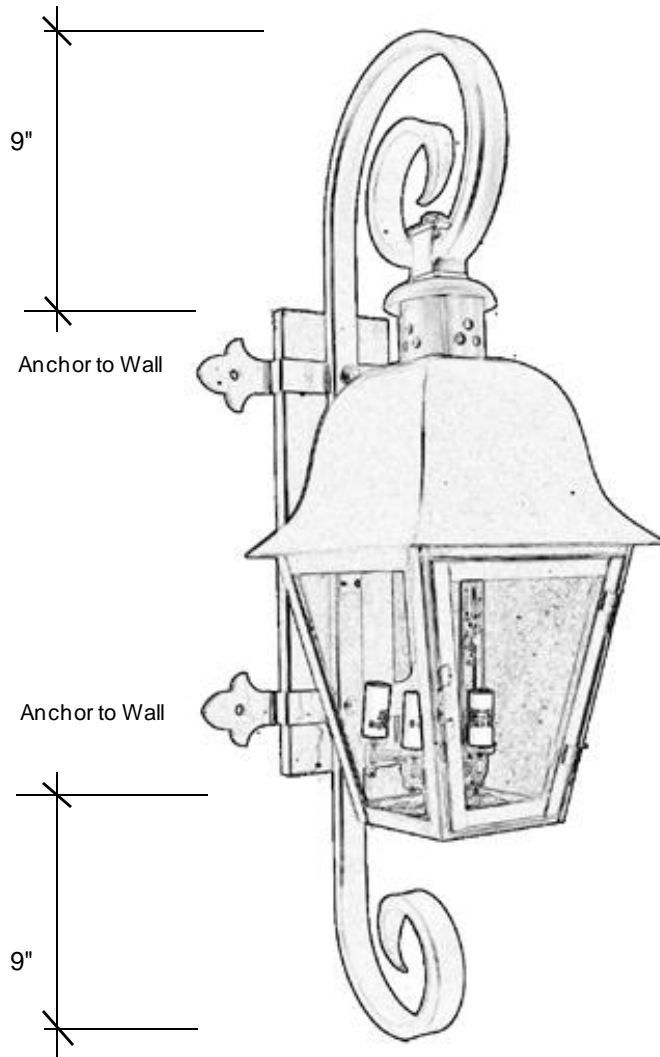

## 4141-IB05

36"L x 10.5"W x 12.75"D

This fixture comes standard with clear glass, but seeded is available, and has (4) candelabra sockets that are listed for 40W each.

The finishes available are:

- Raw Brass (RWB) / Raw Copper (RWC)
- Antique Brass (AB) / Antique Copper (AC)
- Blackened Brass (DAB) / Blackened Copper (DAC)
- Antique Copper Verde (ACV) / Copper Verde (CV)
- Rust (RT) / Oil Rubbed Brass (ORB)

**Backplate 18"H x 5"W**

Please note the dimensions stated above are approximate.