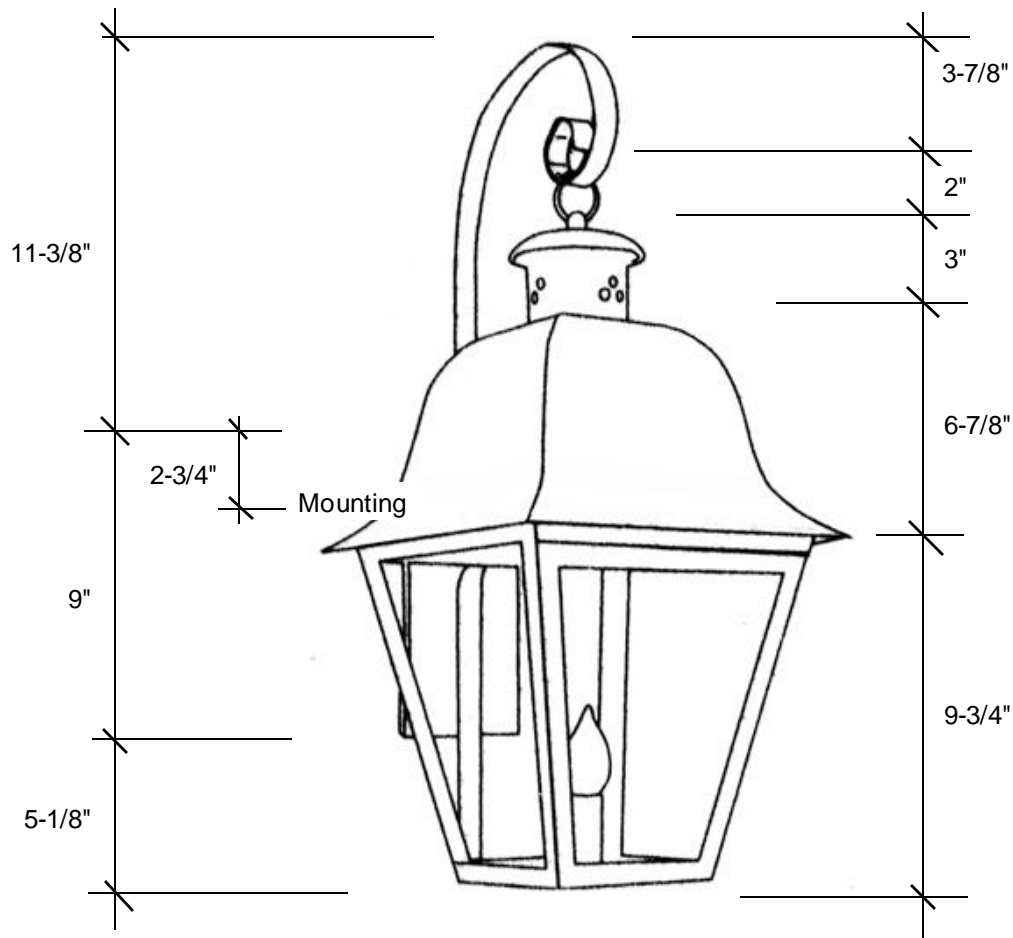

797 Roland Street • Memphis, Tennessee 38104 • (901) 272-7007 • FAX: (901) 272-0365

4141

25.5"H x 10.5"W x 11.75"D

This fixture comes standard with clear glass, but seeded is available, and has (1) edison base socket that is listed for 60W with an option of (4) candleabra sockets that is listed for 40W each.

Backplate 9"H x 5"W

Please note the dimensions stated above are approximate