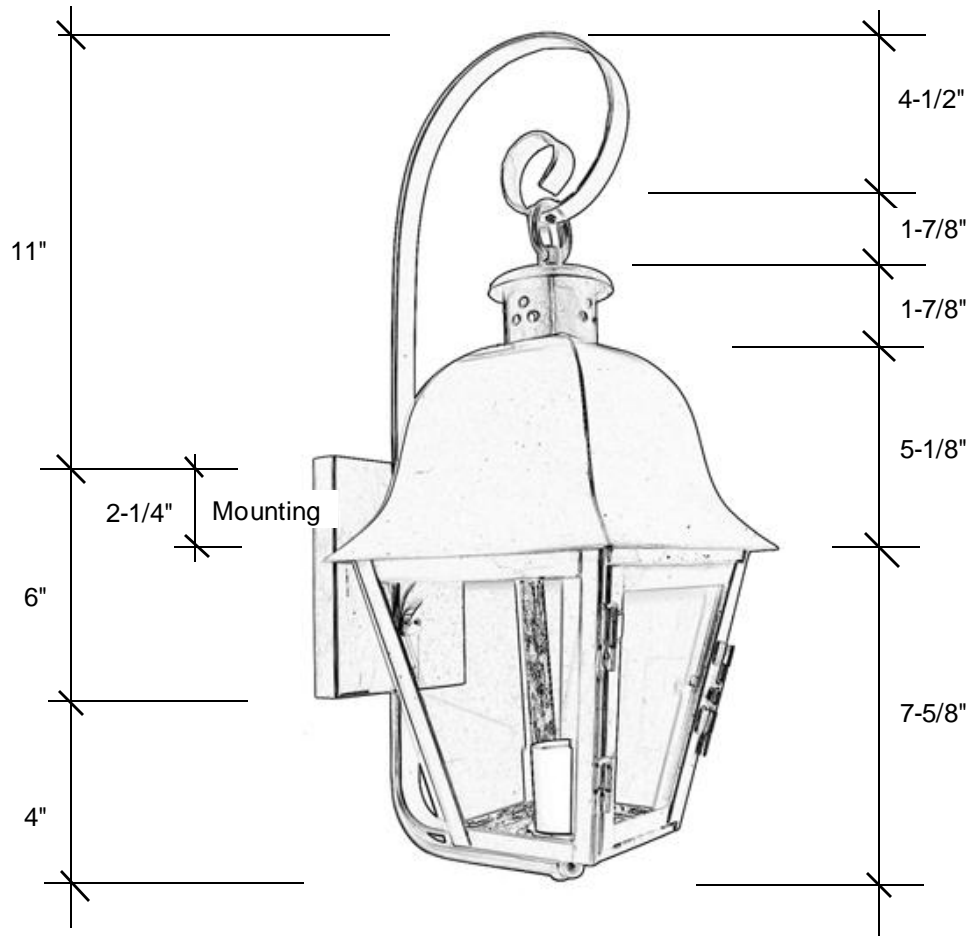

4131

21"H x 8"W x 9.75"D

This fixture comes standard with clear glass, but seedy is available, and has (1) edison base socket that is listed for 60W with an option of (2) candleabra sockets that is listed for 40W each.

Backplate 6"H x 5"W

Please note the dimensions stated above are approximate