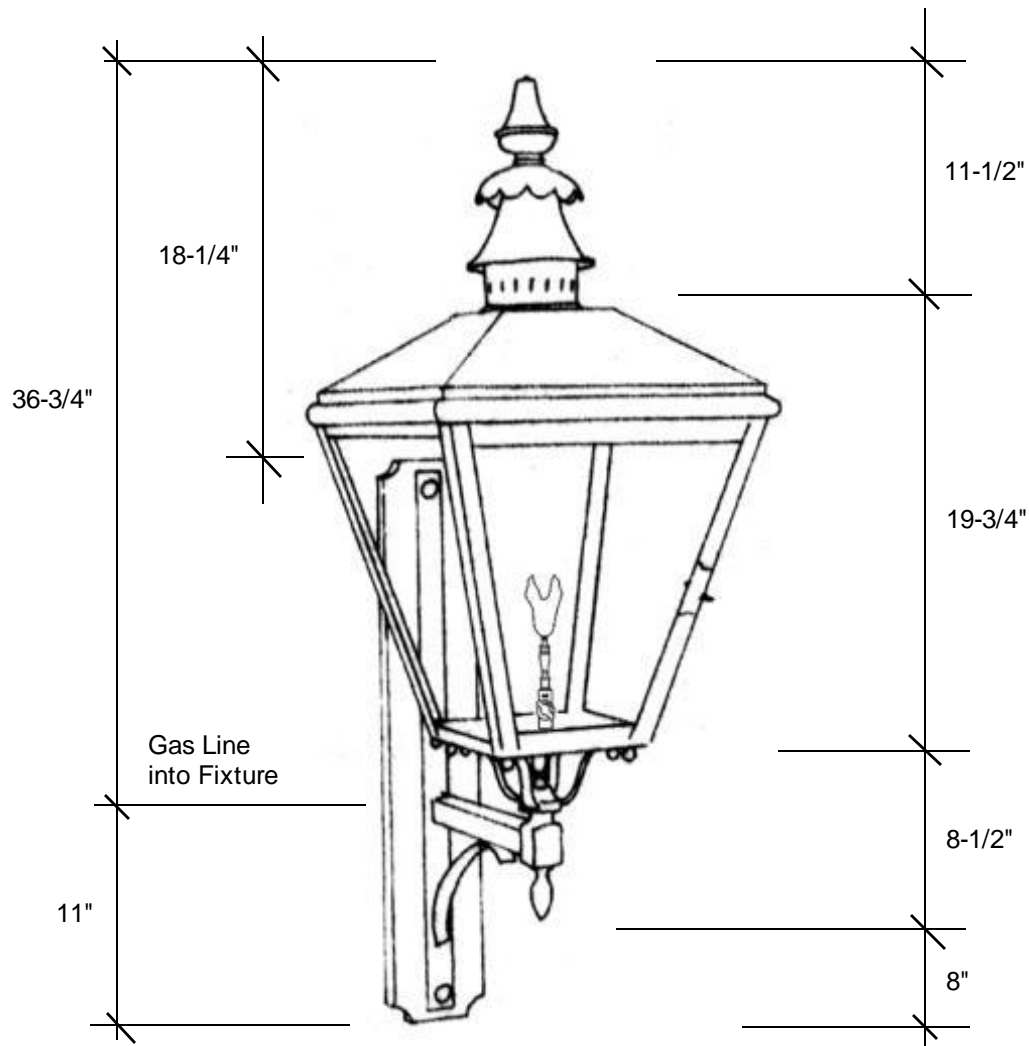

## 4121-GAS

47.75"H x 16.5"W x 22"D

This fixture is available with clear tempered glass only and is listed for natural gas, with an option of propane. The fixture has a manual on/off valve with a maple leaf design and has a BTU rating of 3011.

**Backplate 29.5"H x 5"W**

Please note the dimensions stated above are approximate