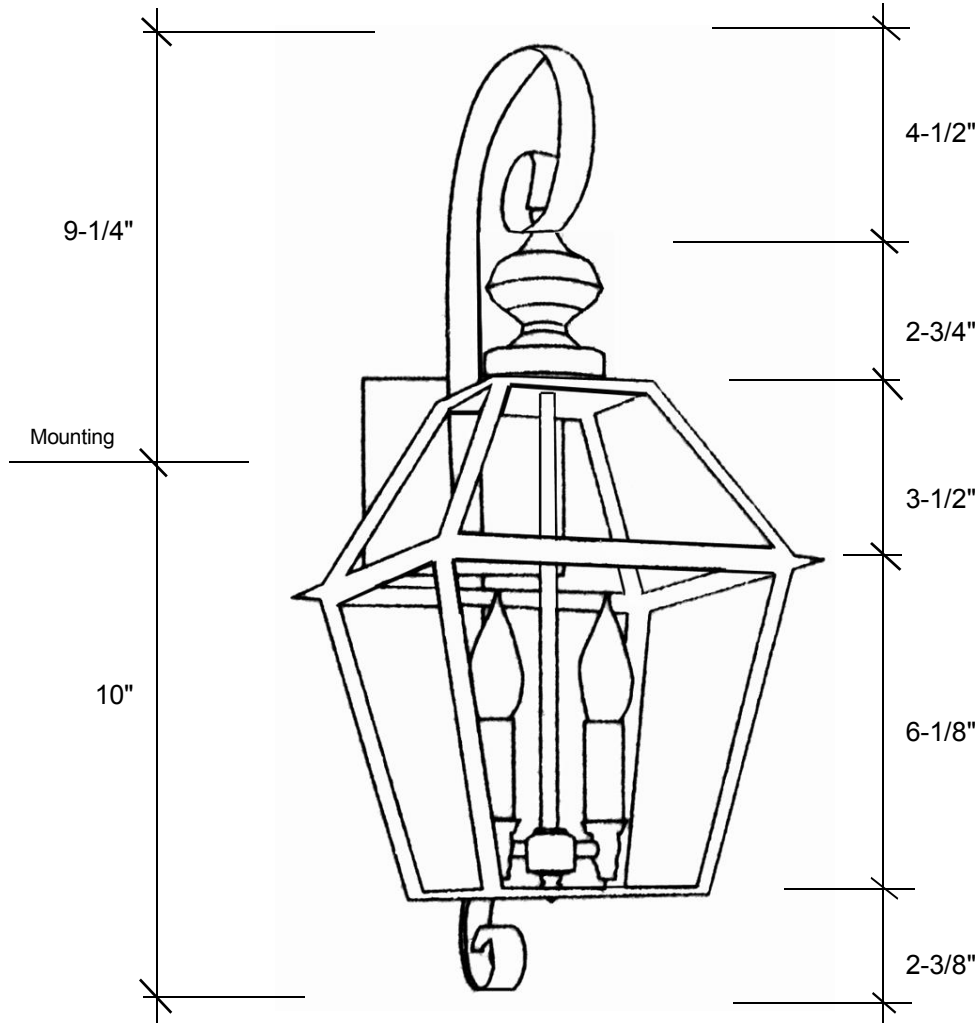

Graham's

LIGHTING FIXTURES, INC.

550 S Cooper St
Memphis, TN 38104
901.274.6780

8150 Macon Rd
Memphis, TN 38018
901.757.2465

4001

19.25"L x 7.25"W x 9"D

This fixture comes standard with clear glass, but seeded is available, and has (2) candelabra sockets that are listed for 60W each.

Backplate 5" Square

Please note the dimensions stated above are approximate