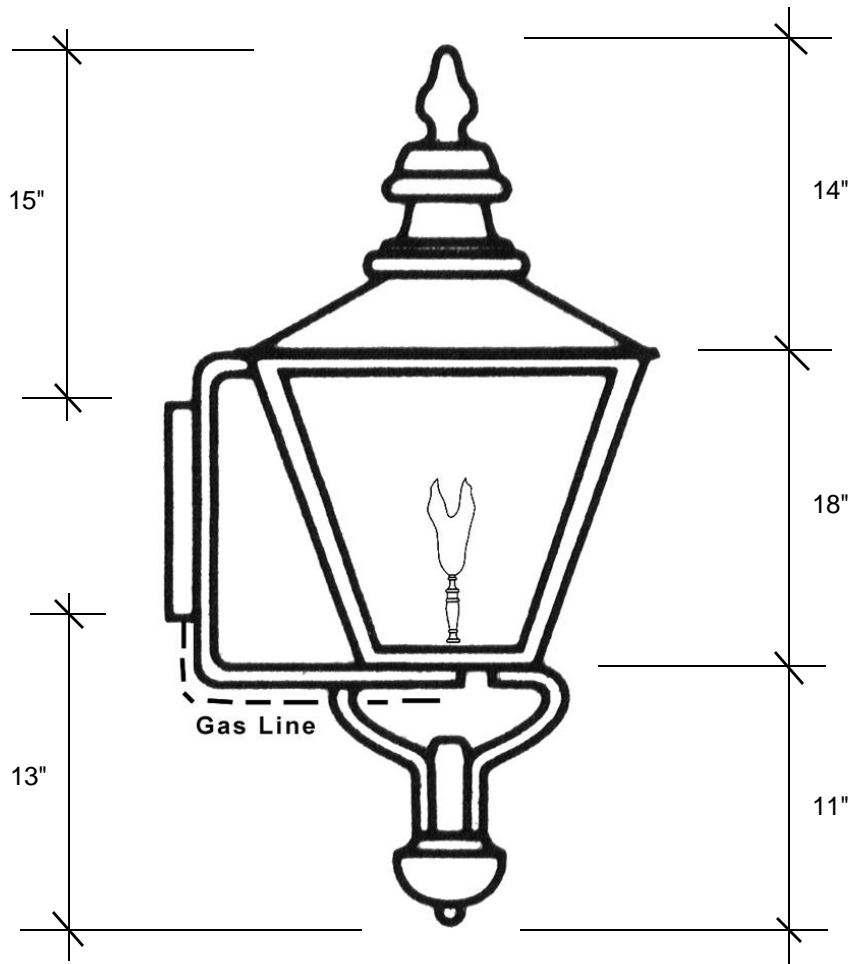

Fourteenth Colony

LIGHTING

797 Roland Street • Memphis, Tennessee 38104 • (901) 272-7007 • FAX: (901) 272-0365

3961-GAS

43"H x 18"W x 21.5"D

This fixture is available with clear tempered glass only and is UL listed for natural gas, with an option of propane. The fixture has a manual on/off valve with a maple leaf design and has a BTU rating of 3011.

Backplate 15"H x 6.25"W

Please note the dimensions stated above are approximate