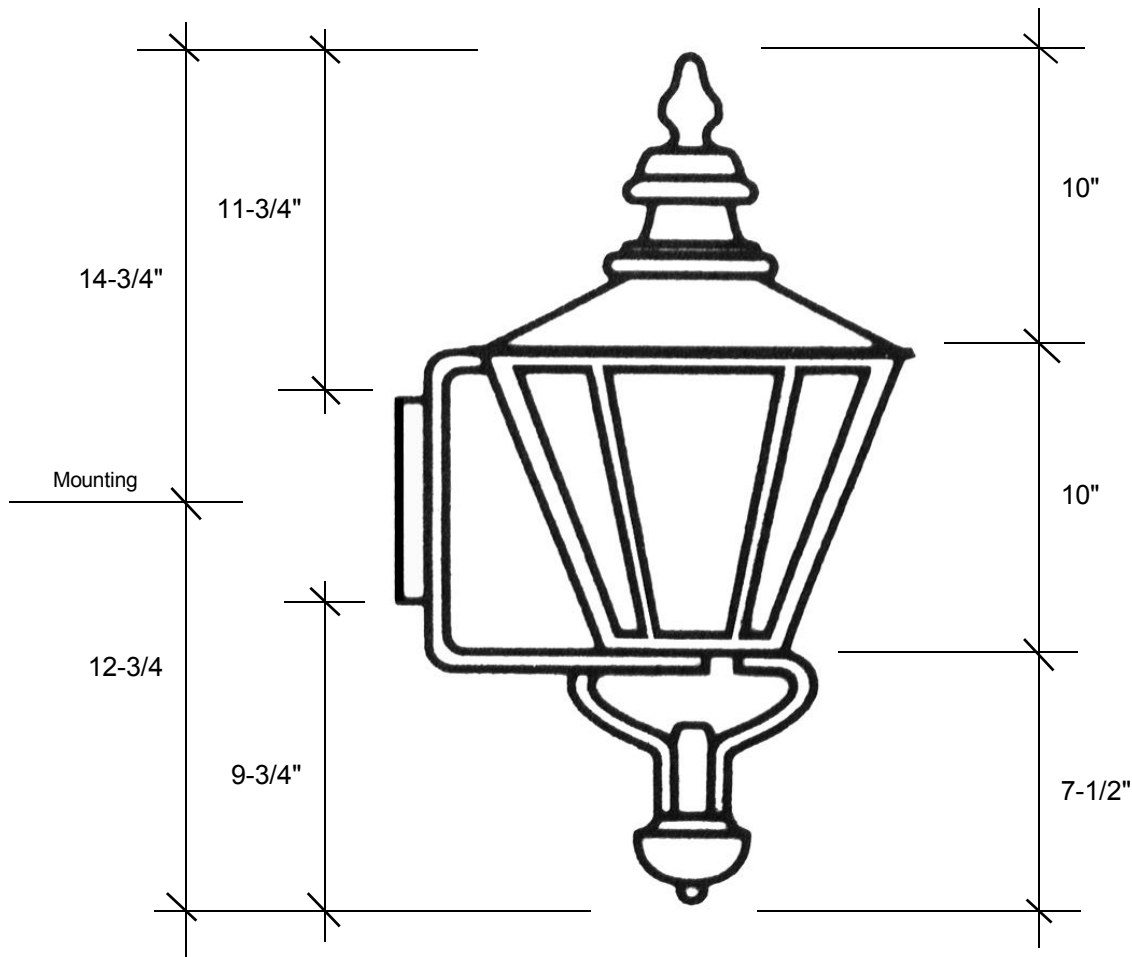

### 3931

27.5"L x 14"W x 14"D

This fixture comes standard with clear glass, but seeded is available, and has (1) edison socket that is U.L. listed for 60W with an option of a 3-light cluster that is U.L. listed for 60W each socket.

**Backplate 6"L x 5"W**

Please note the dimensions stated above are approximate