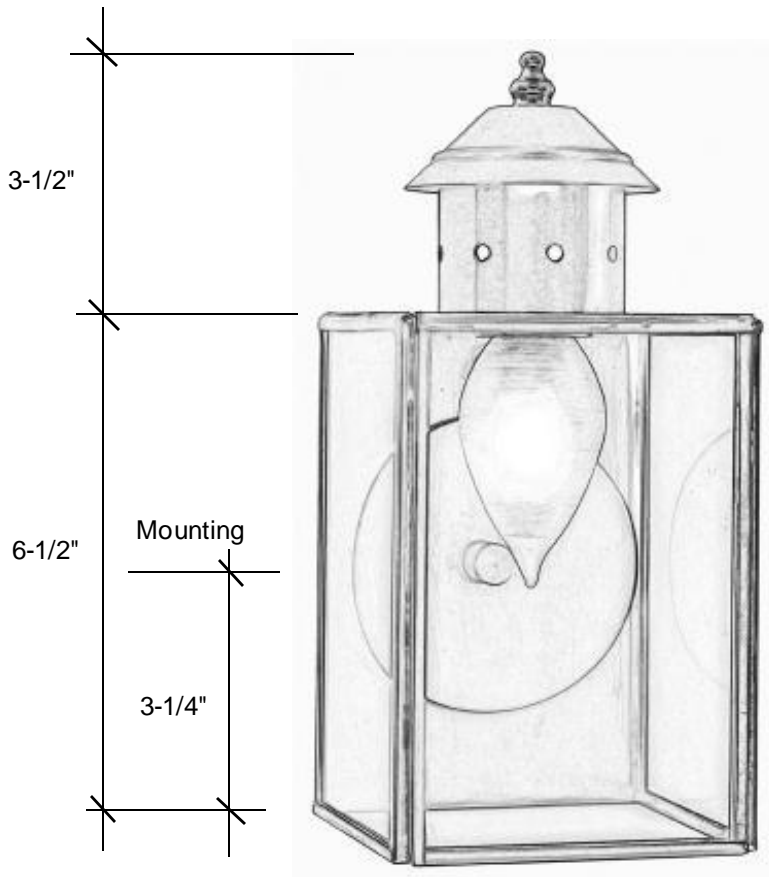

**Fourteenth  
Colony**  
LIGHTING

797 Roland Street • Memphis, Tennessee 38104 • (901) 272-7007 • FAX: (901) 272-0365

**3641**

**10"H x 4.75"W x 5"D**

This fixture comes standard with clear glass, but seedy is available, and has (1) edison base socket that is listed for 60W.

**Canopy Backplate 6.5"H x 4.25"W**

Please note the dimensions stated above are approximate.