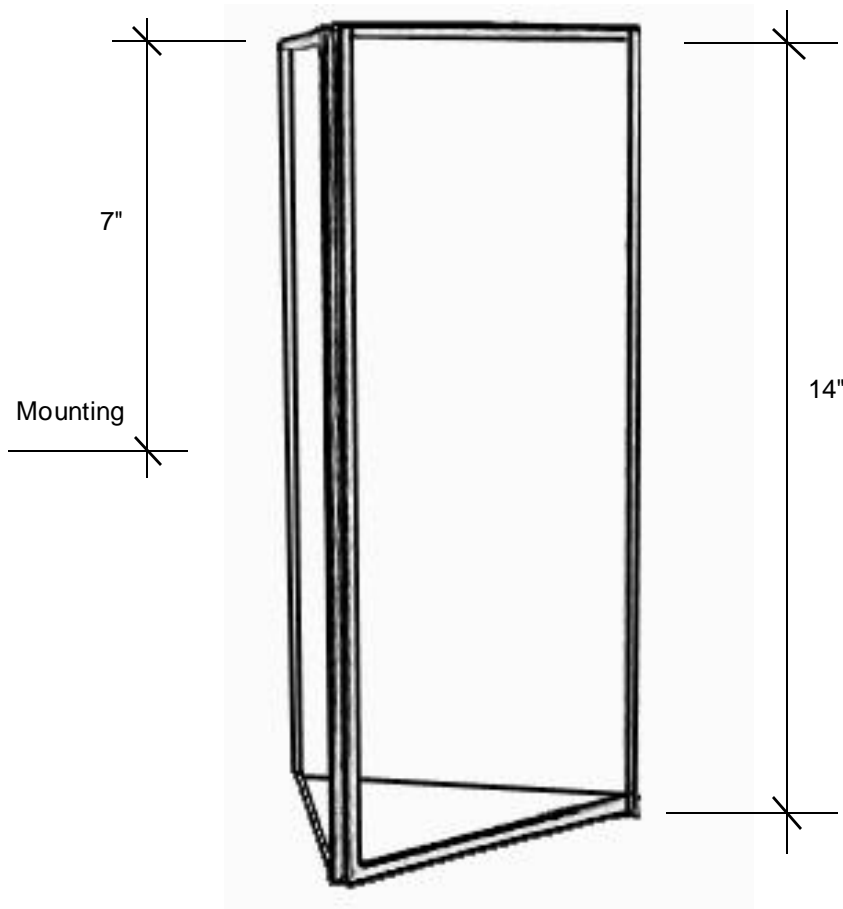

797 Roland Street • Memphis, Tennessee 38104 • (901) 272-7007 • FAX: (901) 272-0365

3605

14"H x 6.75"W x 6.75"D

This fixture has a closed top and open bottom. It comes standard with clear ribbed glass and has (1) edison sockets that is listed for 60W.

Backplate 14"L X 6.75"W

Please note the dimensions stated above are approximate.