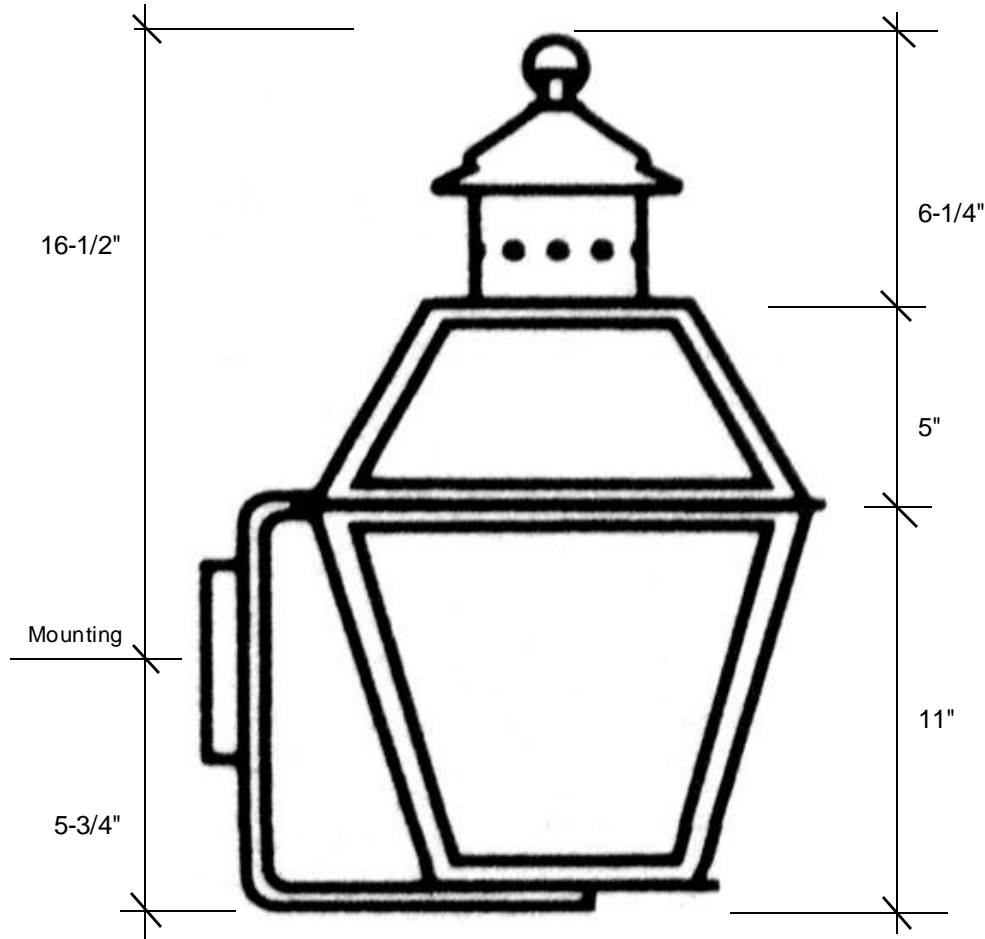

Fourteenth Colony

LIGHTING

797 Roland Street • Memphis, Tennessee 38104 • (901) 272-7007 • FAX: (901) 272-0365

3421

22.25"H x 13.5"W x 15.75"D

This fixture comes standard with clear glass, but seeded is available, and has a (1) edison socket that is listed for 60W with an option of a 4-light cluster that is listed for 40W each socket.

Backplate 6"H x 5"W

Please note the dimensions above are approximate