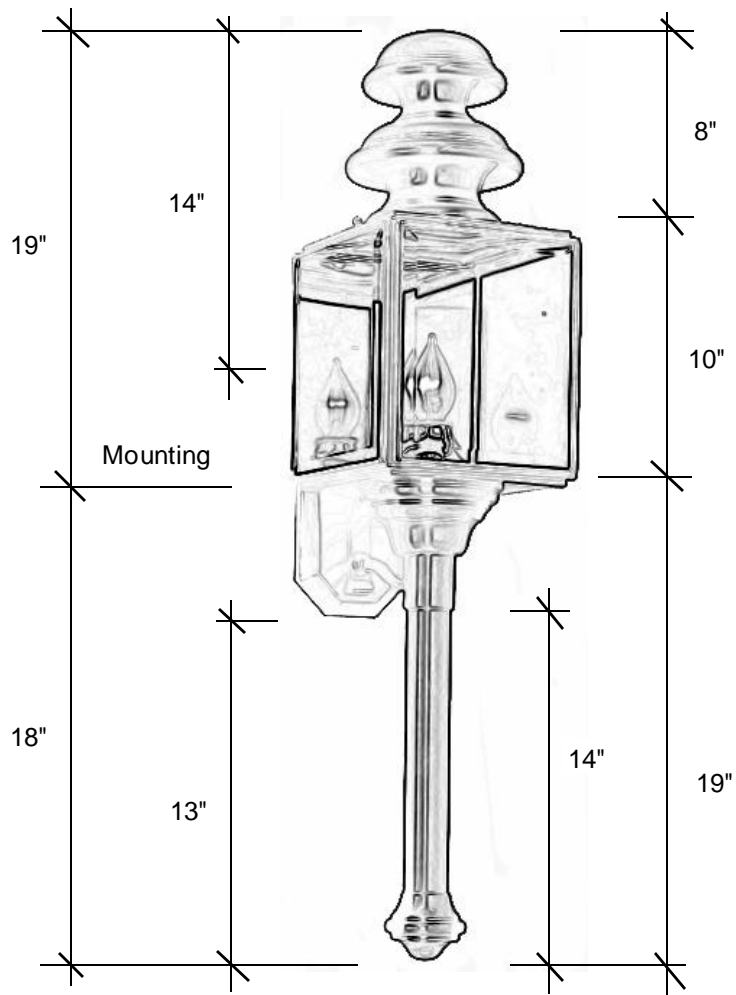

Fourteenth Colony

LIGHTING

797 Roland Street • Memphis, Tennessee 38104 • (901) 272-7007 • FAX: (901) 272-0365

3301

37"H x 8.5"W x 10.5"D

This fixture comes standard with clear beveled glass, but seeded is available, and has (1) edison base socket that is listed for 60W.

Backplate 10"L x 5"W

Please note the dimensions stated above are approximate.