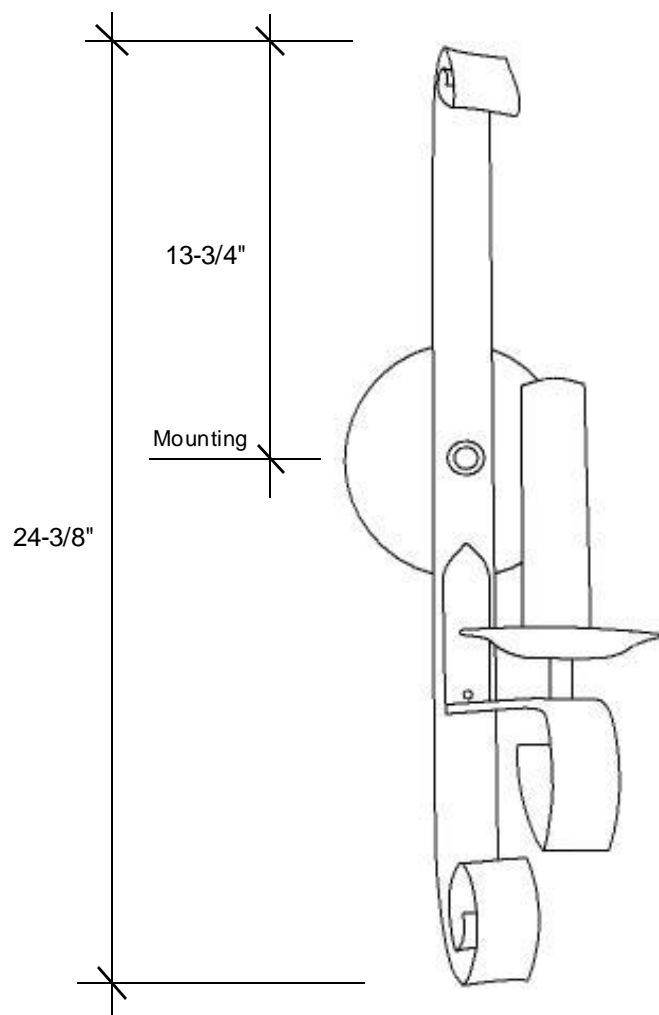

**Fourteenth
Colony**
LIGHTING

797 Roland Street • Memphis, Tennessee 38104 • (901) 272-7007 • FAX: (901) 272-0365

0114 STEEL/NAT

24.375"H x 5"W x 6.75"D

This sconce is hand-crafted out of steel and has (1) medium base socket that is listed for 60W. This fixture is intended for interior use only.

Backplate 5" Round

Please note the dimensions above are approximate