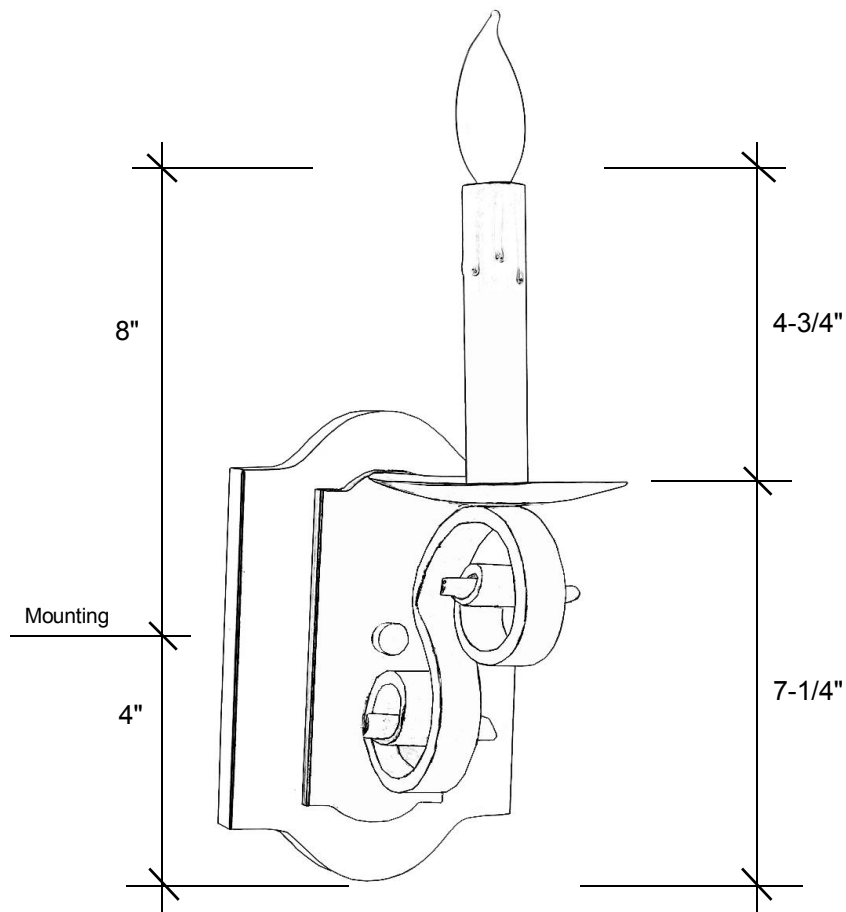

Graham's

LIGHTING FIXTURES, INC.

550 S Cooper St
Memphis, TN 38104
901.274.6780

8150 Macon Rd
Memphis, TN 38018
901.757.2465

0110 STEEL/NAT

12"L x 5"W x 6.75"D

This sconce is hand-crafted out of steel and has (1) candelabra socket that is listed for 60W. This fixture is intended for interior use only.

Backplate 8"L x 5"W

Please note the dimensions above are approximate